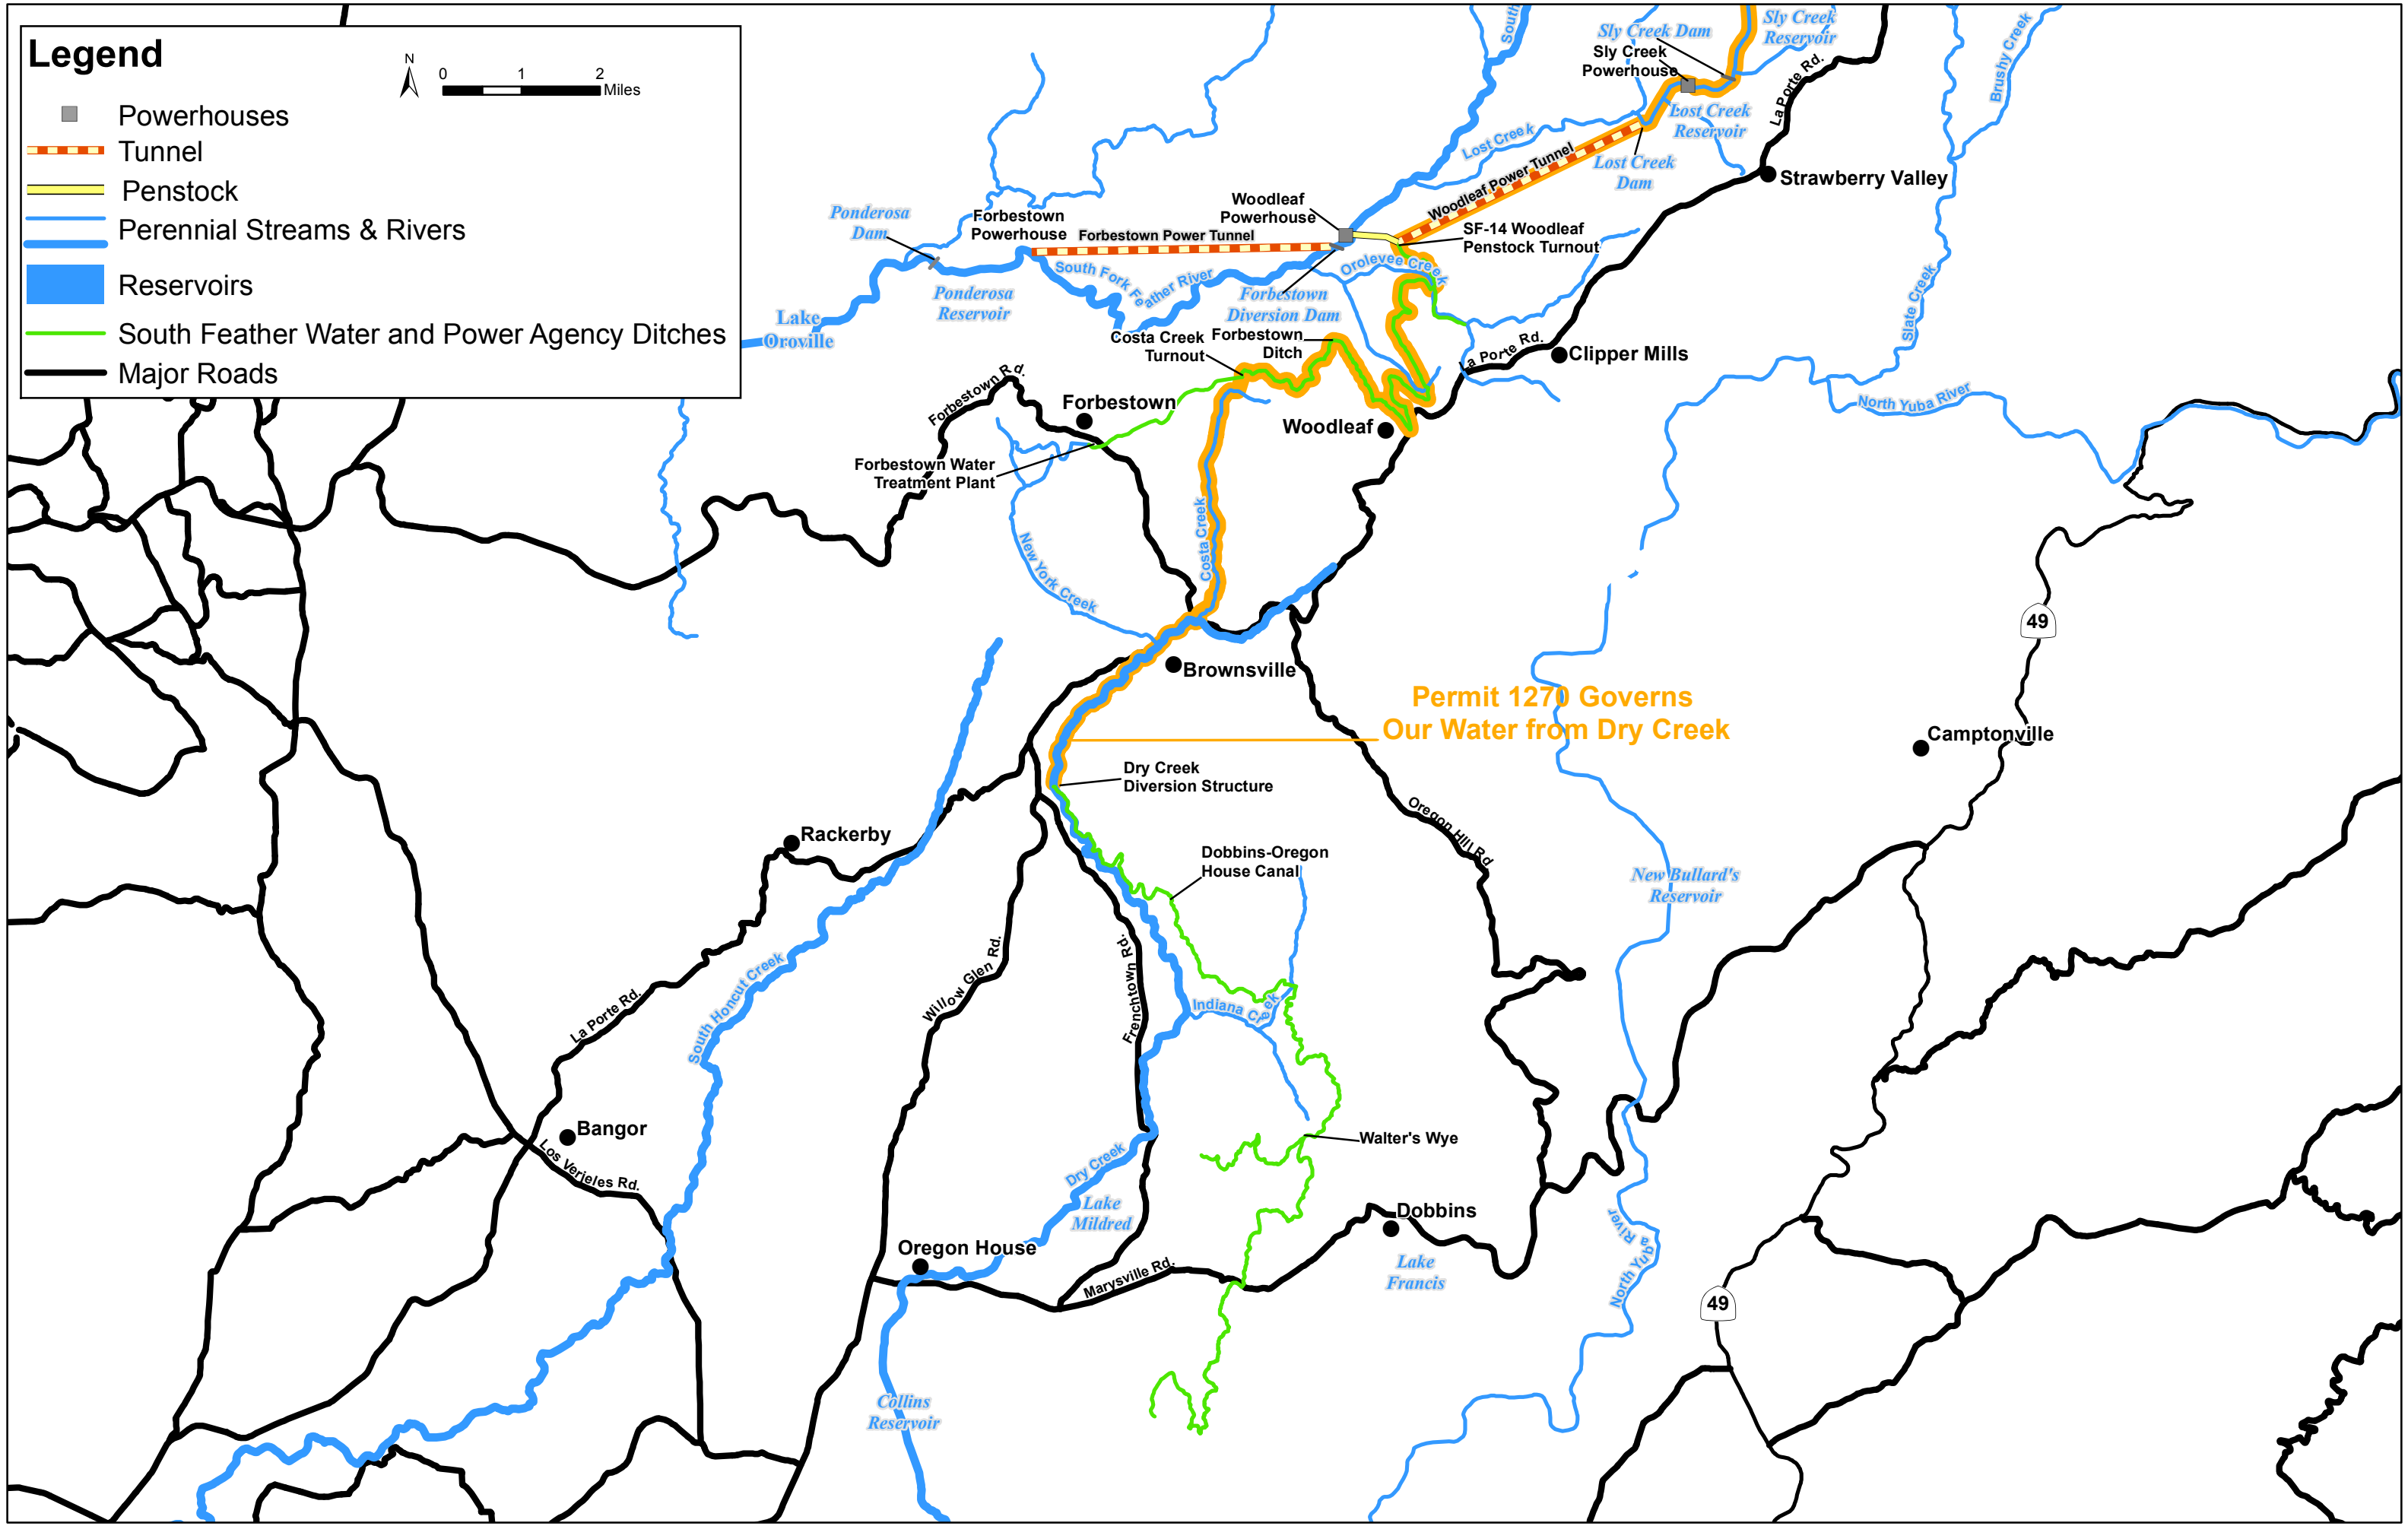

# Legend

- Powerhouses
- ▨ Tunnel
- ▬ Penstock
- ▬ Perennial Streams & Rivers
- ▬ Reservoirs
- ▬ South Feather Water and Power Agency Ditches
- ▬ Major Roads

Permit 1270 Governs  
Our Water from Dry Creek