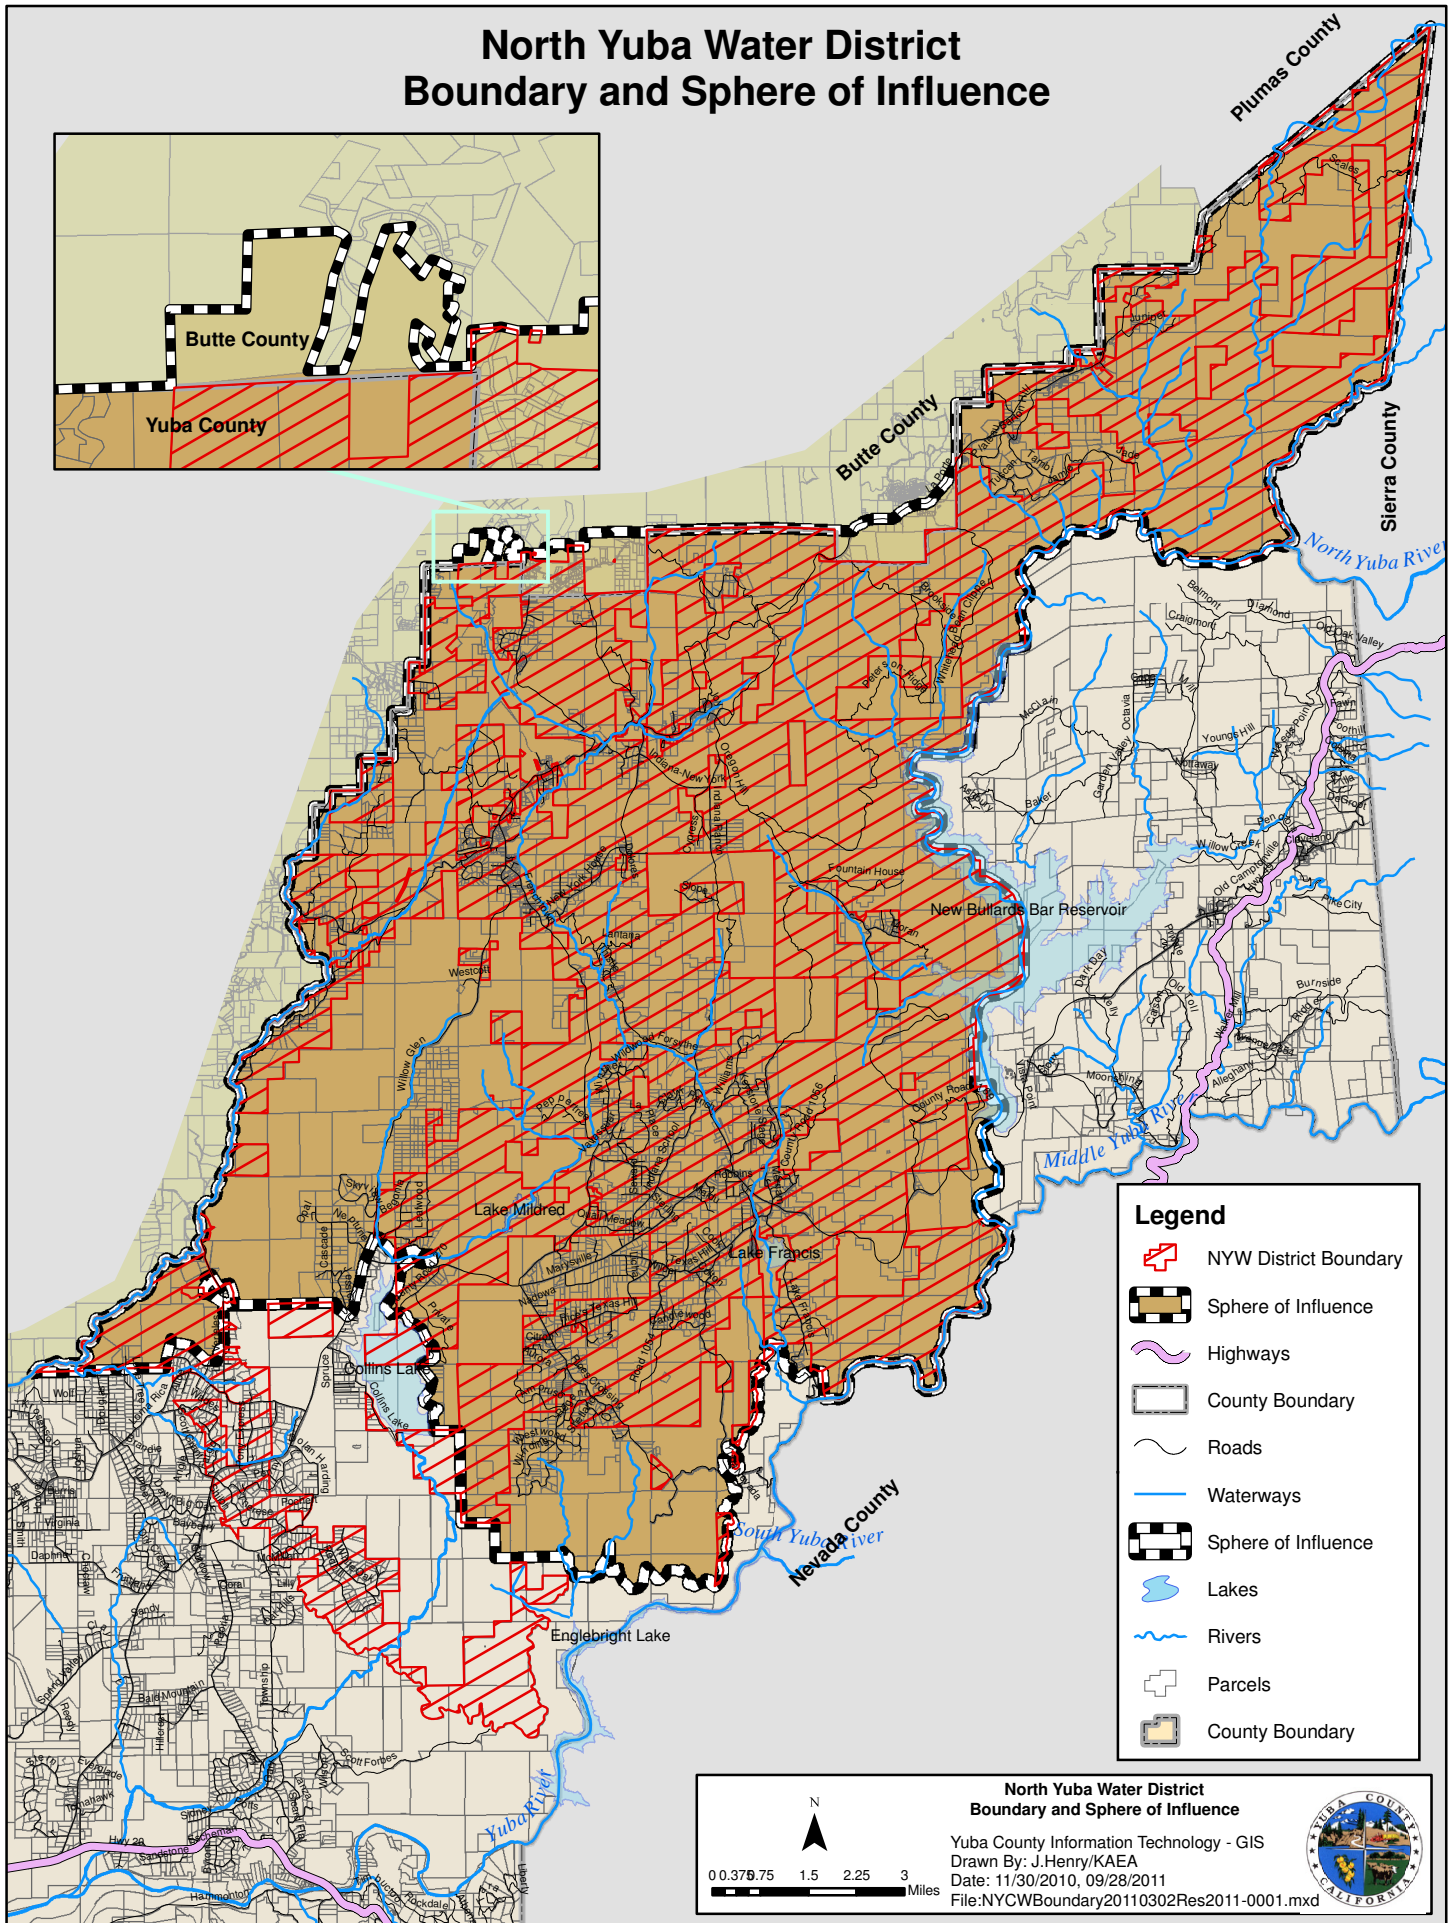

North Yuba Water District Boundary and Sphere of Influence

Legend

- NYW District Boundary
- Sphere of Influence
- Highways
- County Boundary
- Roads
- Waterways
- Sphere of Influence
- Lakes
- Rivers
- Parcels
- County Boundary

**North Yuba Water District
Boundary and Sphere of Influence**
 Yuba County Information Technology - GIS
 Drawn By: J.Henry/KAEA
 Date: 11/30/2010, 09/28/2011
 File: NYCWBoundary20110302Res2011-0001.mxd

0.375 1.5 2.25 3 Miles

Adopted March 2, 2011 with Resolution # 2011-0001